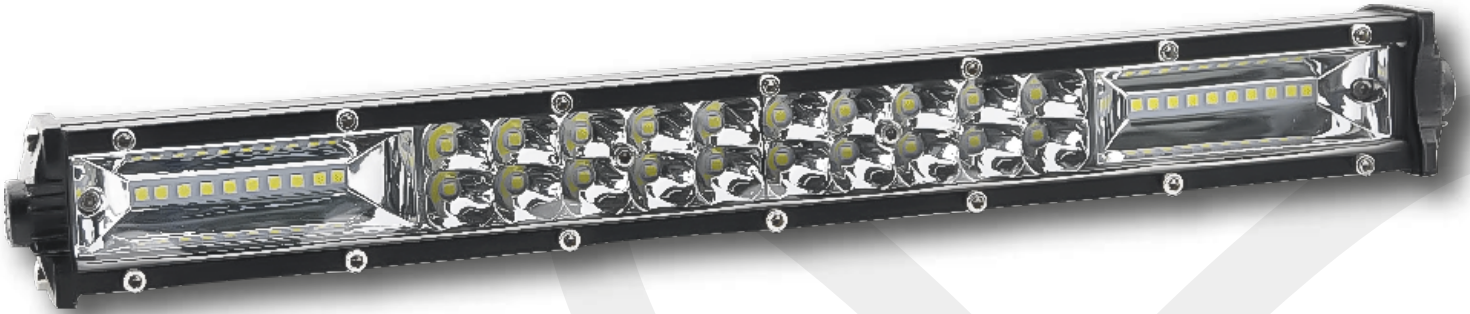

LED Bar Light

	ATM-50CT13	ATM-65CT13	ATM-81CT13
Led Quantity	60 LEDS	80 LEDS	100 LEDS
Power	180W	240W	300W
Voltage	12-36V	12-36V	12-36V
Lumen	18000LM	24000LM	30000LM
Material	Aluminum	Aluminum	Aluminum
Size (Length)	49.5 CM	65 CM	80.5 CM