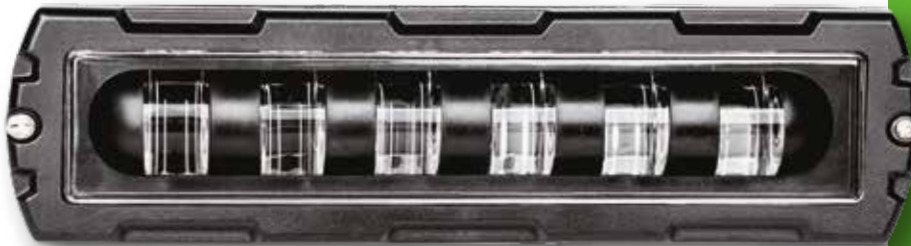

LED WORK LIGHT

**ATV
RZR**

**Motorcycle
Dirt Bike**

**ALL PURPOSE
VEHICLE**

3.5 CM

15.5 CM

ATM-WL251

- LED Quantity: 6 LEDs
- Power: 30W
- Voltage: 9-60V
- Lumen: 3000LM
- Material: Aluminum
- Color: White+Ambar
- Size: 15.5*3.5CM

LEDS 6 LUMENS 3000 POWER 30W

4.5 CM