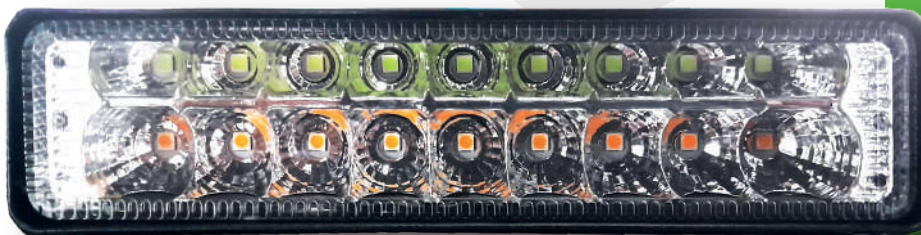

16 CM

ATM-WL262

- LED Quantity: 18 LEDS
- Power: 54W
- Voltage: 9-60V
- Lumen: 5400LM
- Material: Aluminum
- Color: White + Amber
- Size: 16*5.5CM

LEDS LUMENS POWER
18 5400 54W