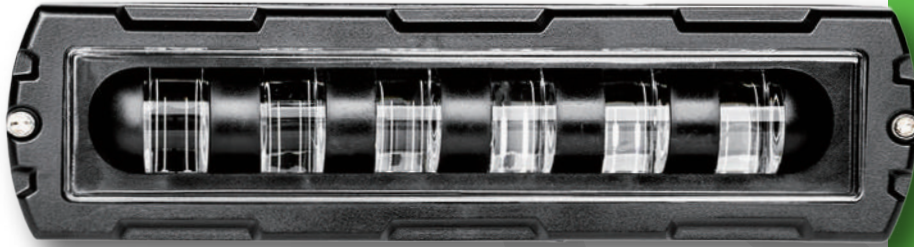

LED WORK LIGHT

**ATV
RZR**

**Motorcycle
Dirt Bike**

**ALL PURPOSE
VEHICLE**

3.5 CM

15.5 CM

ATM-WL251

- LED Quantity: 6 LEDS
- Power: 30W
- Voltage: 9-60V
- Lumen: 3000LM
- Material: Aluminum
- Color: White+Ambar
- Size: 15.5*3.5CM

LEDS LUMENS POWER
6 3000 30W

4.5 CM